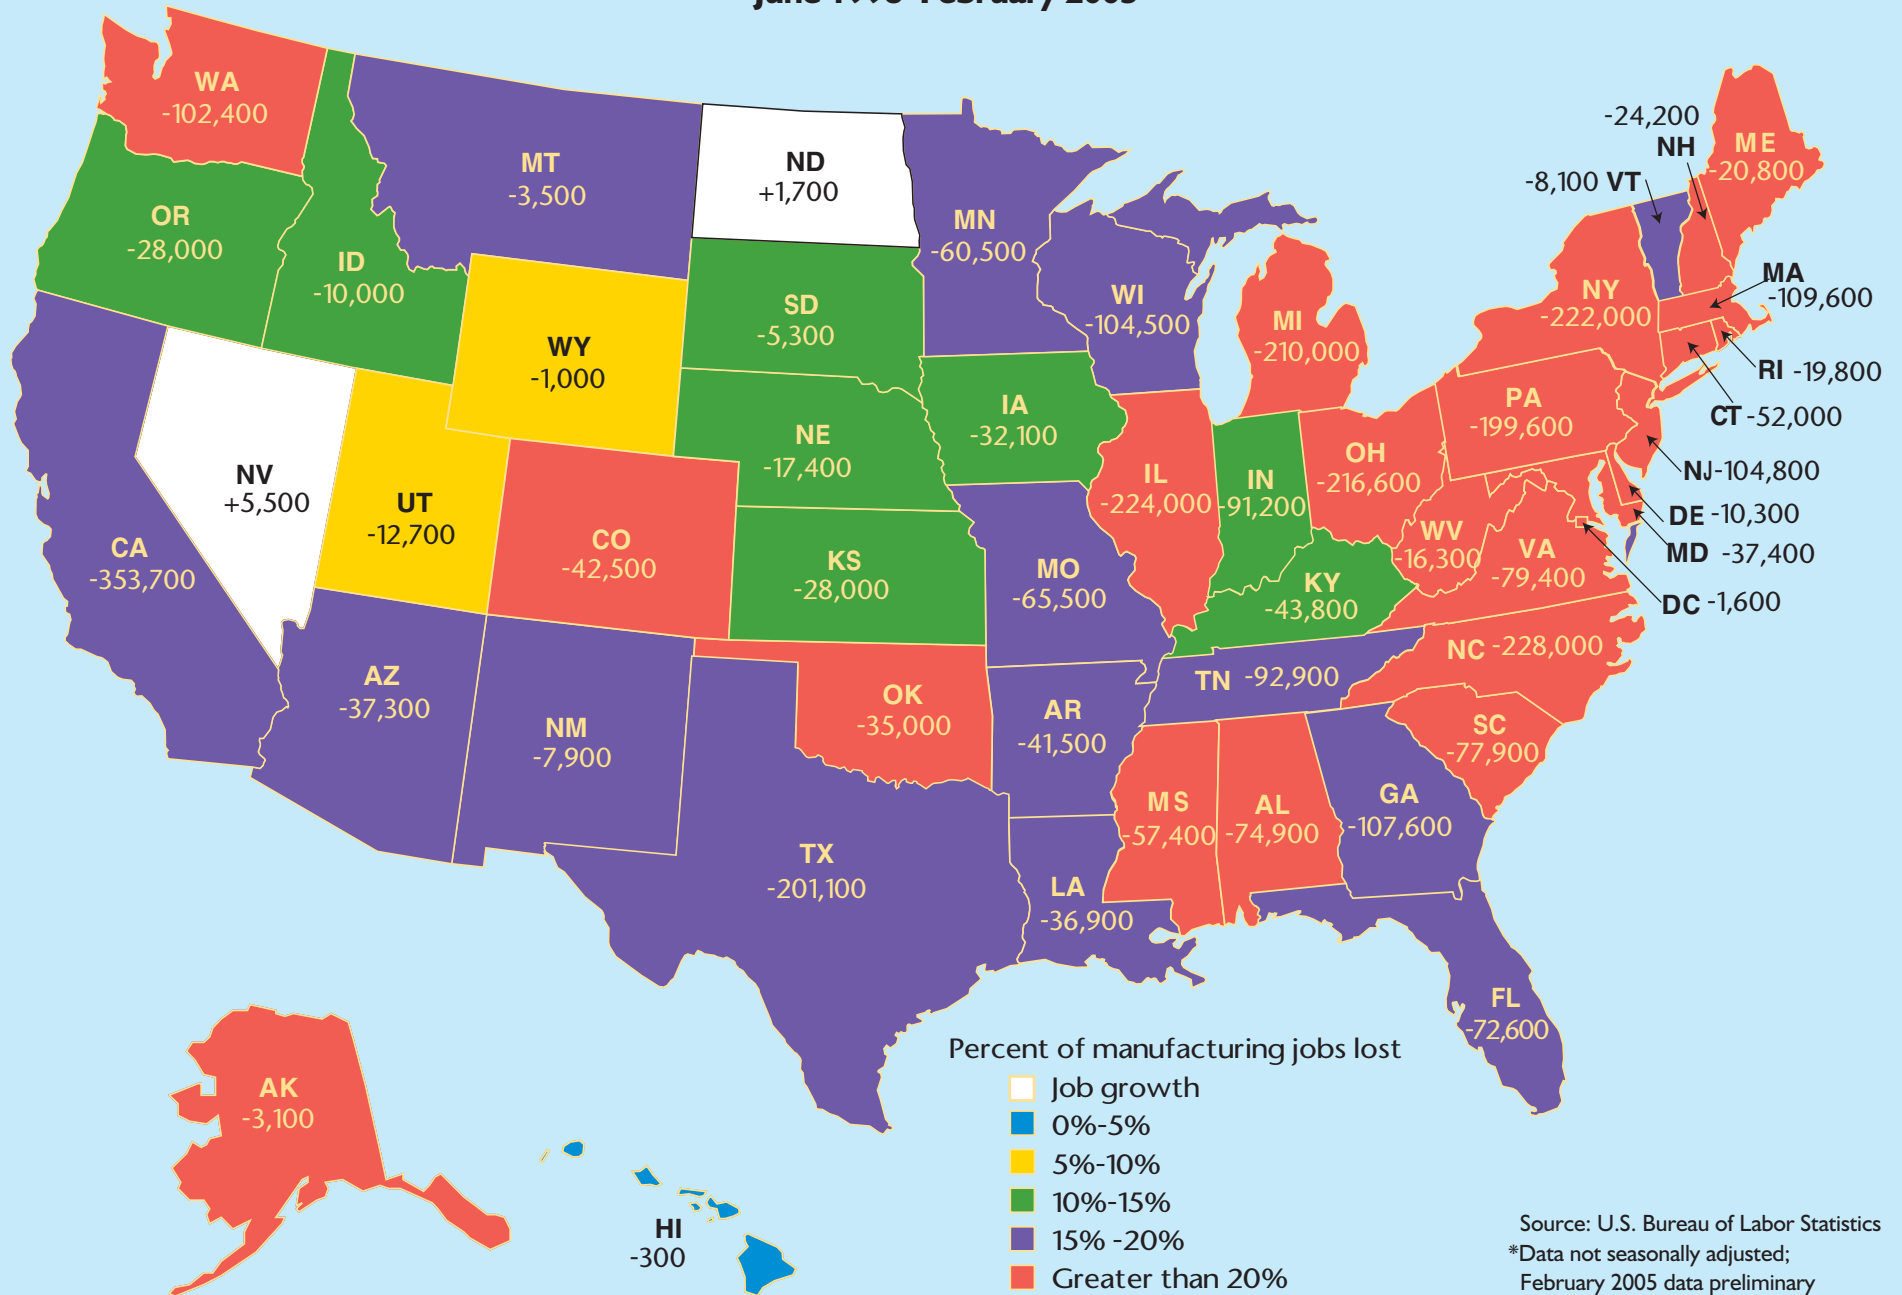

THE STATE CRISIS: MANUFACTURING JOBS LOST

June 1998–February 2005*

Source: U.S. Bureau of Labor Statistics
 *Data not seasonally adjusted;
 February 2005 data preliminary